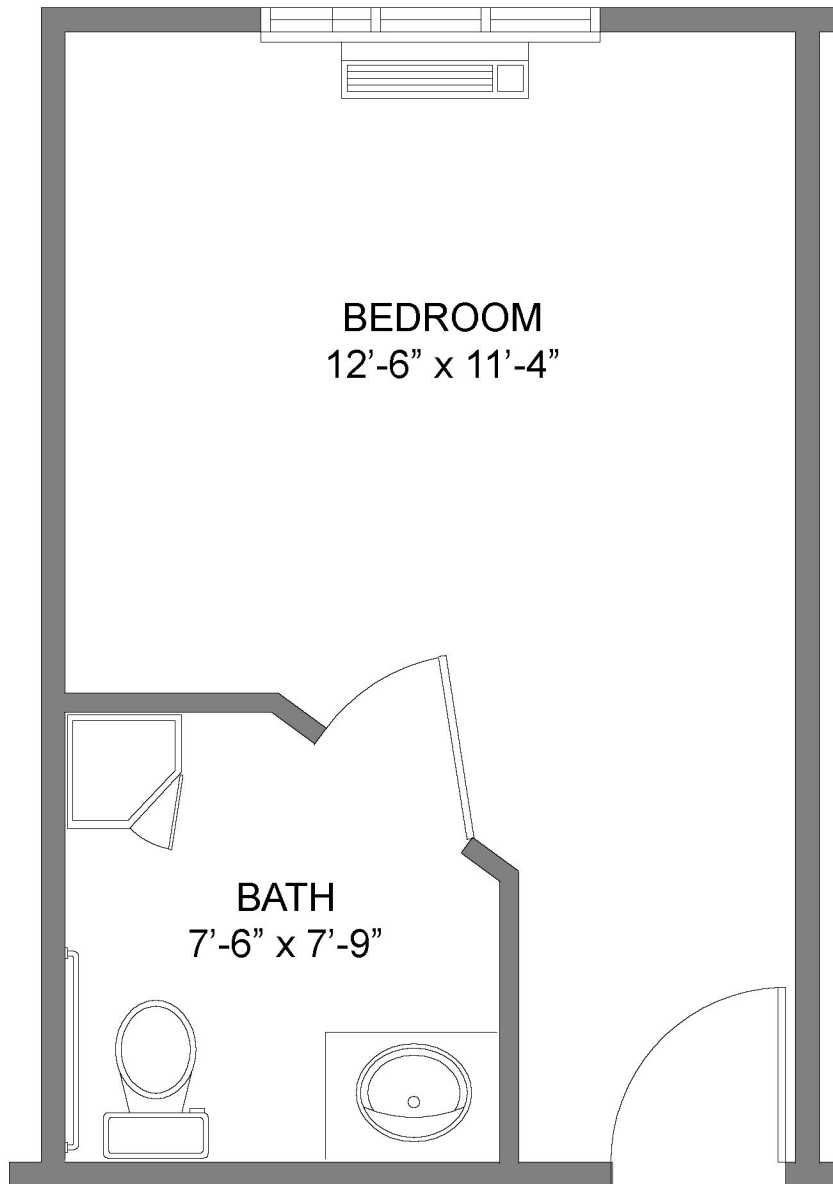

*Wesley Pines*  
A rich tradition, a warm welcome

PRIVATE - SKILLED NURSING

230 SQ. FT.

**CONTACT US!** Call (910) 738-9691 or visit [wesleypines.org](http://wesleypines.org)